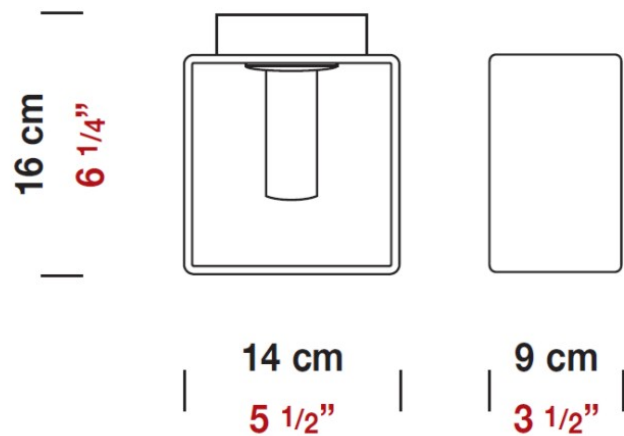

Shape: Rectangle

Length (mm): 110

Length (in): 4 ⁵/₁₆

Width (mm): 80

Width (in): 3 ¹/₈

Height (mm): 130

Height (in): 5 ¹/₈

Extension (in): 5 ¹/₈

Shape: Rectangle

Length (mm): 110

Length (in): 4 ⁵/₁₆"

Width (mm): 80

Width (in): 3 ¹/₈"

Height (mm): 130

Height (in): 5 ¹/₈"

Extension (in): 5 ¹/₈"

PHYSICAL

Shape: Rectangle
Length (mm): 140
Length (in): 5 1/2
Width (mm): 90
Width (in): 3 5/16
Height (mm): 160
Height (in): 6 3/16
Light Distribution: Direct / Indirect
Weight (kg): 1.23
Weight (lbs): 2.71
Diffuser: Matte White Blown Glass
Fixture Material: Glass / Aluminum

DOMINO SURFACE

D82074

PROJECT	
TYPE	
NOTES	
QUANTITY	
DATE	

GENERAL

Series: Domino
 Brand: Panzeri
 Division: Design
 Mounting Type: Surface
 Mounting Location: Ceiling

PHYSICAL

Shape: Cube
 Length (mm): 230
 Length (in): 9
 Width (mm): 230
 Width (in): 9
 Height (mm): 160
 Height (in): 6 5/16
 Light Distribution: Direct
 Weight (kg): 1.8
 Weight (lbs): 4
 Diffuser: Frosted White Glass
 Fixture Material: Stainless Steel