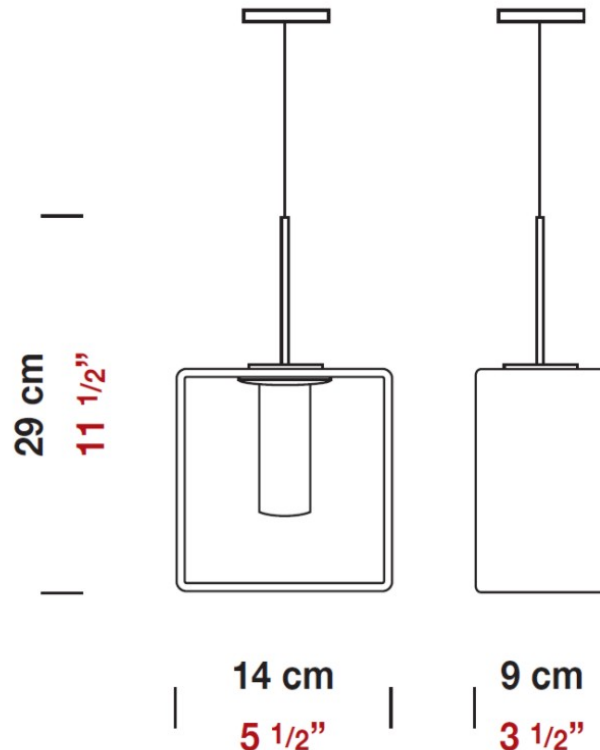

DOMINO SUSPENSION

D81048-BLK

PROJECT	
TYPE	
NOTES	
QUANTITY	
DATE	

GENERAL

Series: Domino
Brand: Panzeri
Division: Design
Mounting Type: Suspension
Mounting Location: Ceiling
Subcategory: Pendant

PHYSICAL

Length (mm): 140
Length (in): 5 1/2
Width (mm): 90
Width (in): 3 7/16
Height (mm): 290
Height (in): 11 7/16
Max. Overall Height (mm): 2290
Max. Overall Height (in): 90 3/16
Weight (kg): 1.23
Weight (lbs): 2.71
Diffuser: Black Blown Glass

ELECTRICAL

Number of Lamps: 1
Lamp Type: LED Retrofit / Halogen
Bulb Included: Bulb Not Included
Total Output Wattage (W): 13 / 60
Max. Wattage Per Lamp (W): 13 / 60
Lamp Base: G9

LED

OPTICAL

RATINGS AND CERTIFICATIONS

Certified By: CSA Certified to UL and CSA Standards
IP rating: IP20